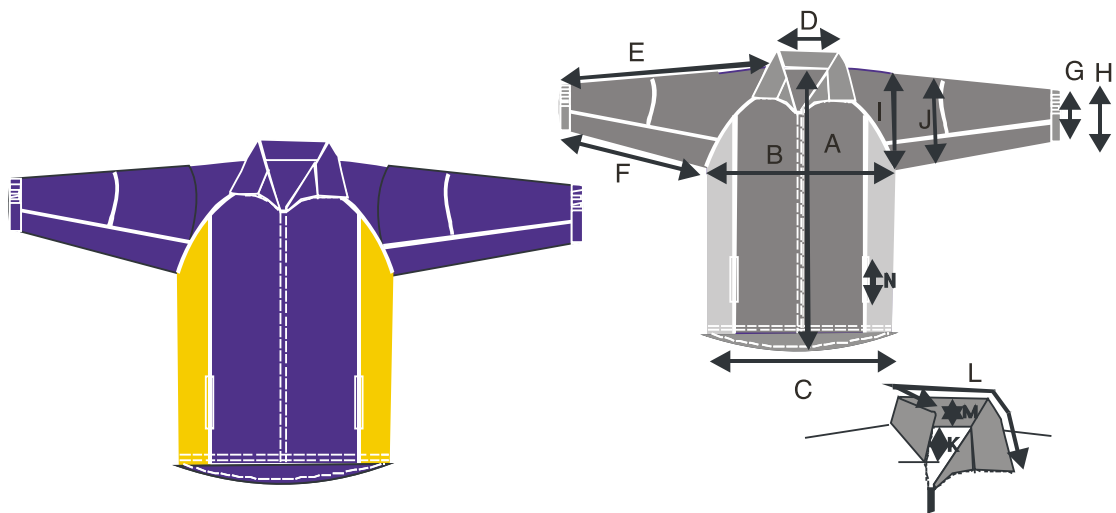

The Motherwell FC shop also carries stock of Canterbury baselayers in MAC colours (sizes XS – XXL) which can be printed to your specification - £25.

Reus Tracksuit Top – size chart - Junior

To fit ages (approx)	6-7	8-9	10-11	12-13
	XS/BOYS	S/BOYS	M/BOYS	L/BOYS
A:Body length	19	21	23	25
B:Chest width	17	19	20	22
C:Hem width	17	19	20	22
E:Sleeve length	22	24	26	28
I:Armhole depth	9	9 ½	10	10 ½

Reus Tracksuit Top – size chart - Adult

To fit chest (approx)	38"	40"	42"	44"	46"	48"	50/52"
Size	XS	S	M	L	XL	XXL	XXXL
A:Body length (back)	27 ½	28 ½	29 ½	30 ½	31 ½	32 ½	32 ½
" " (front)	26 ½	27 ½	28 ½	29 ½	30 ½	31 ½	31½
B:Chest width	21	22 ½	24	25 ½	27	28 ½	30
C:Hem width	21	22 ½	24	25 ½	27	28 ½	30
E:Sleeve length	31	31	32 ½	32 ½	34	34	34
I:Armhole depth	11	11 ½	12	12 ½	13	13 ½	14