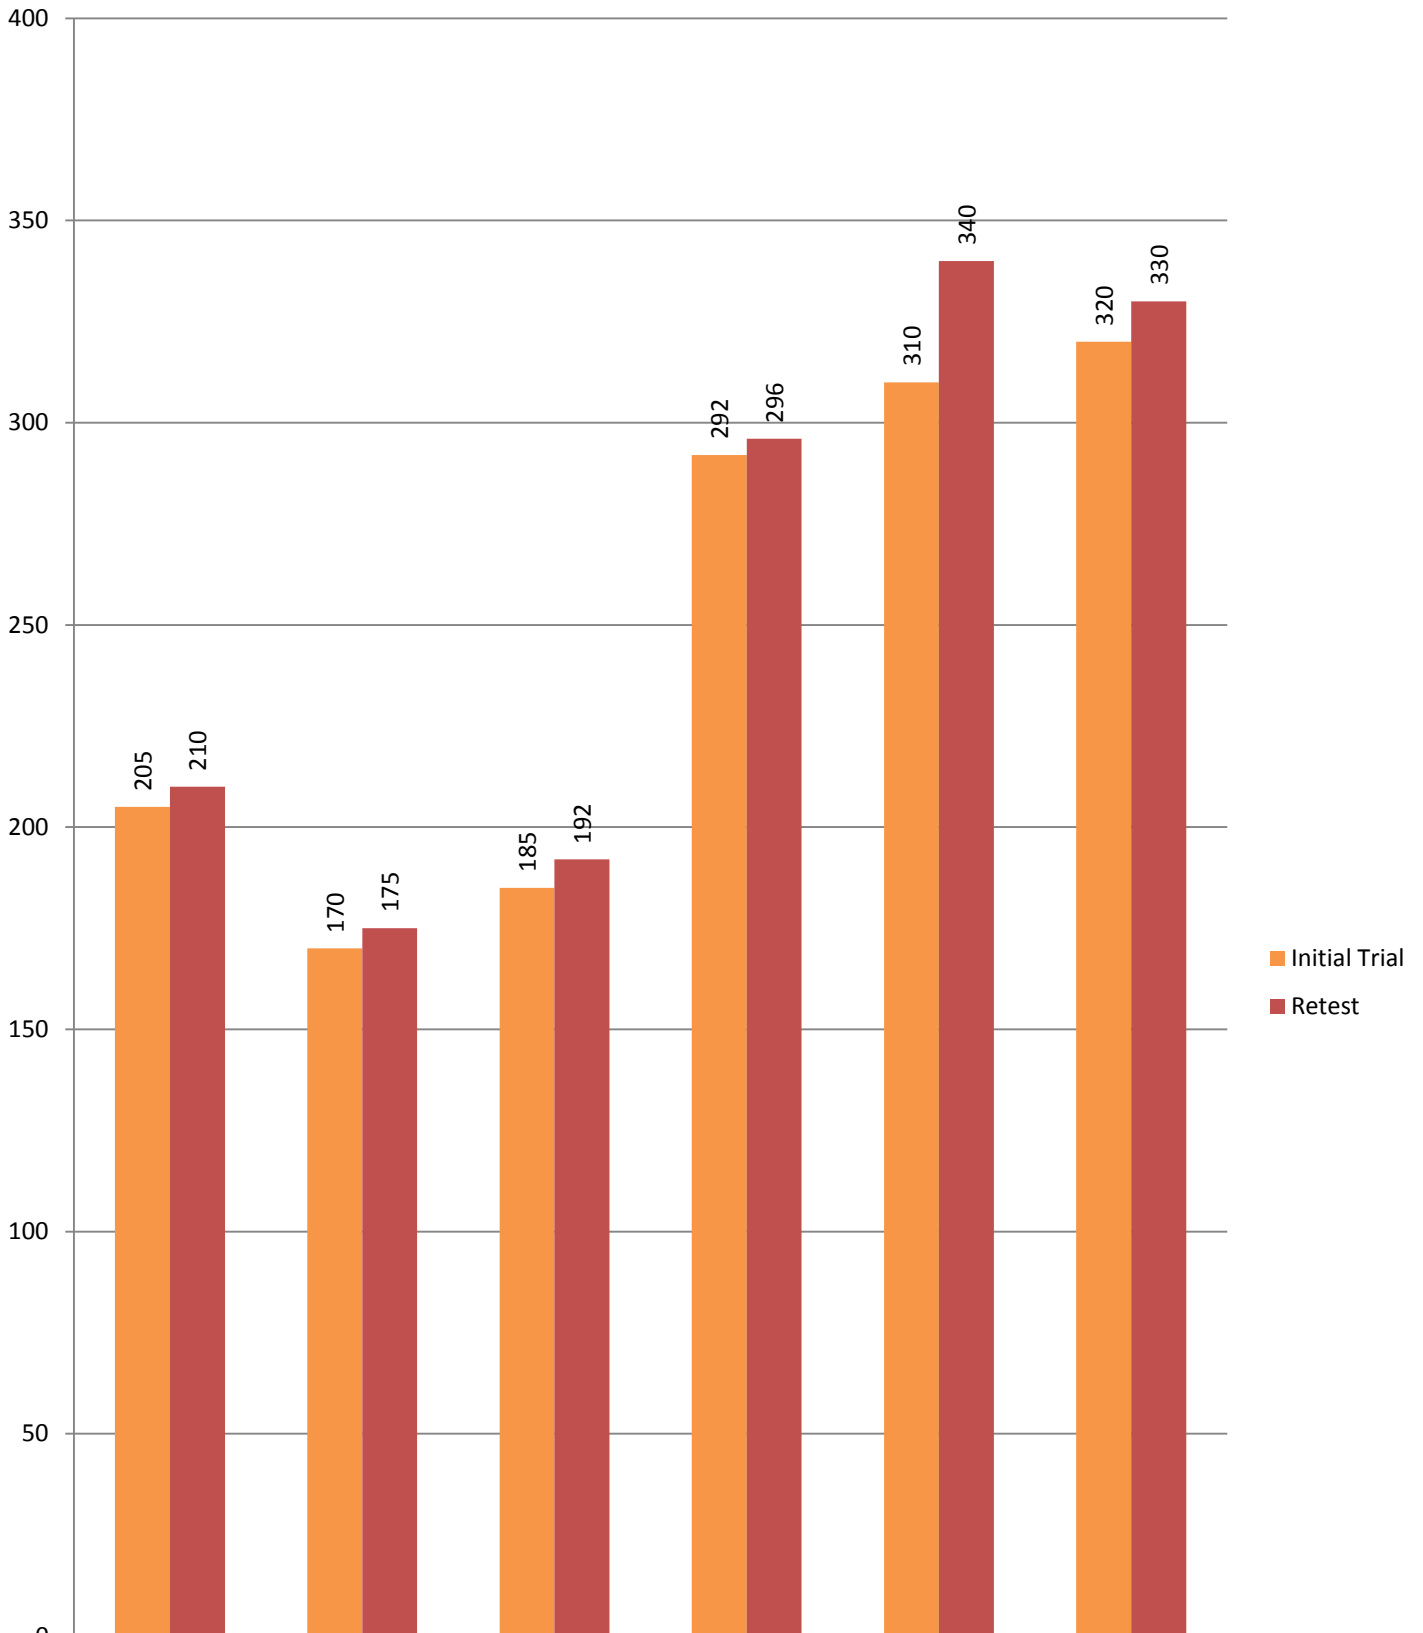

MAC Sprinters' 45s and 25s Improvement over March

CM	CG	SK	IC	JM	MC
Trial Time	Trial Time	Trial Time	Trial Time	Trial Time	Trial Time
25 seconds	25 seconds	25 seconds	45 seconds	45 seconds	45 seconds
Attendance	Attendance	Attendance	Attendance	Attendance	Attendance
93%	87%	47%	60%	87%	73%